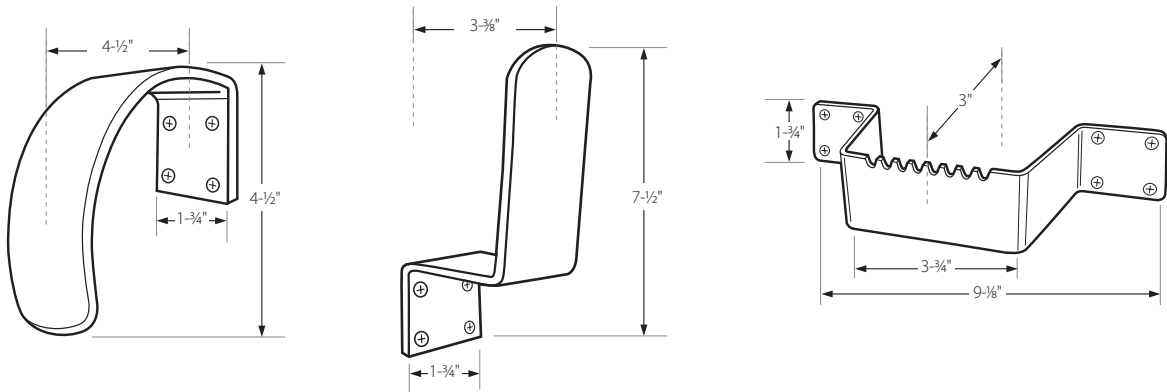

Fasteners • Adjustable thru-bolts for added strength and durability
• Wood screws included for wood door mounting applications

Warranty • Lifetime limited

Arm Pulls	Item	Description	Finish	Pkg
Arm-Pull – Curve	DT101926	Hands-Free Arm-Pull, Curve	US32D	Clear
Arm-Pull – Curve	DT101929	Hands-Free Arm-Pull, Curve	US32D	Box
Arm-Pull – Upright	DT101927	Hands-Free Arm-Pull, Upright	US32D	Clear
Arm-Pull – Upright	DT101930	Hands-Free Arm-Pull, Upright	US32D	Box