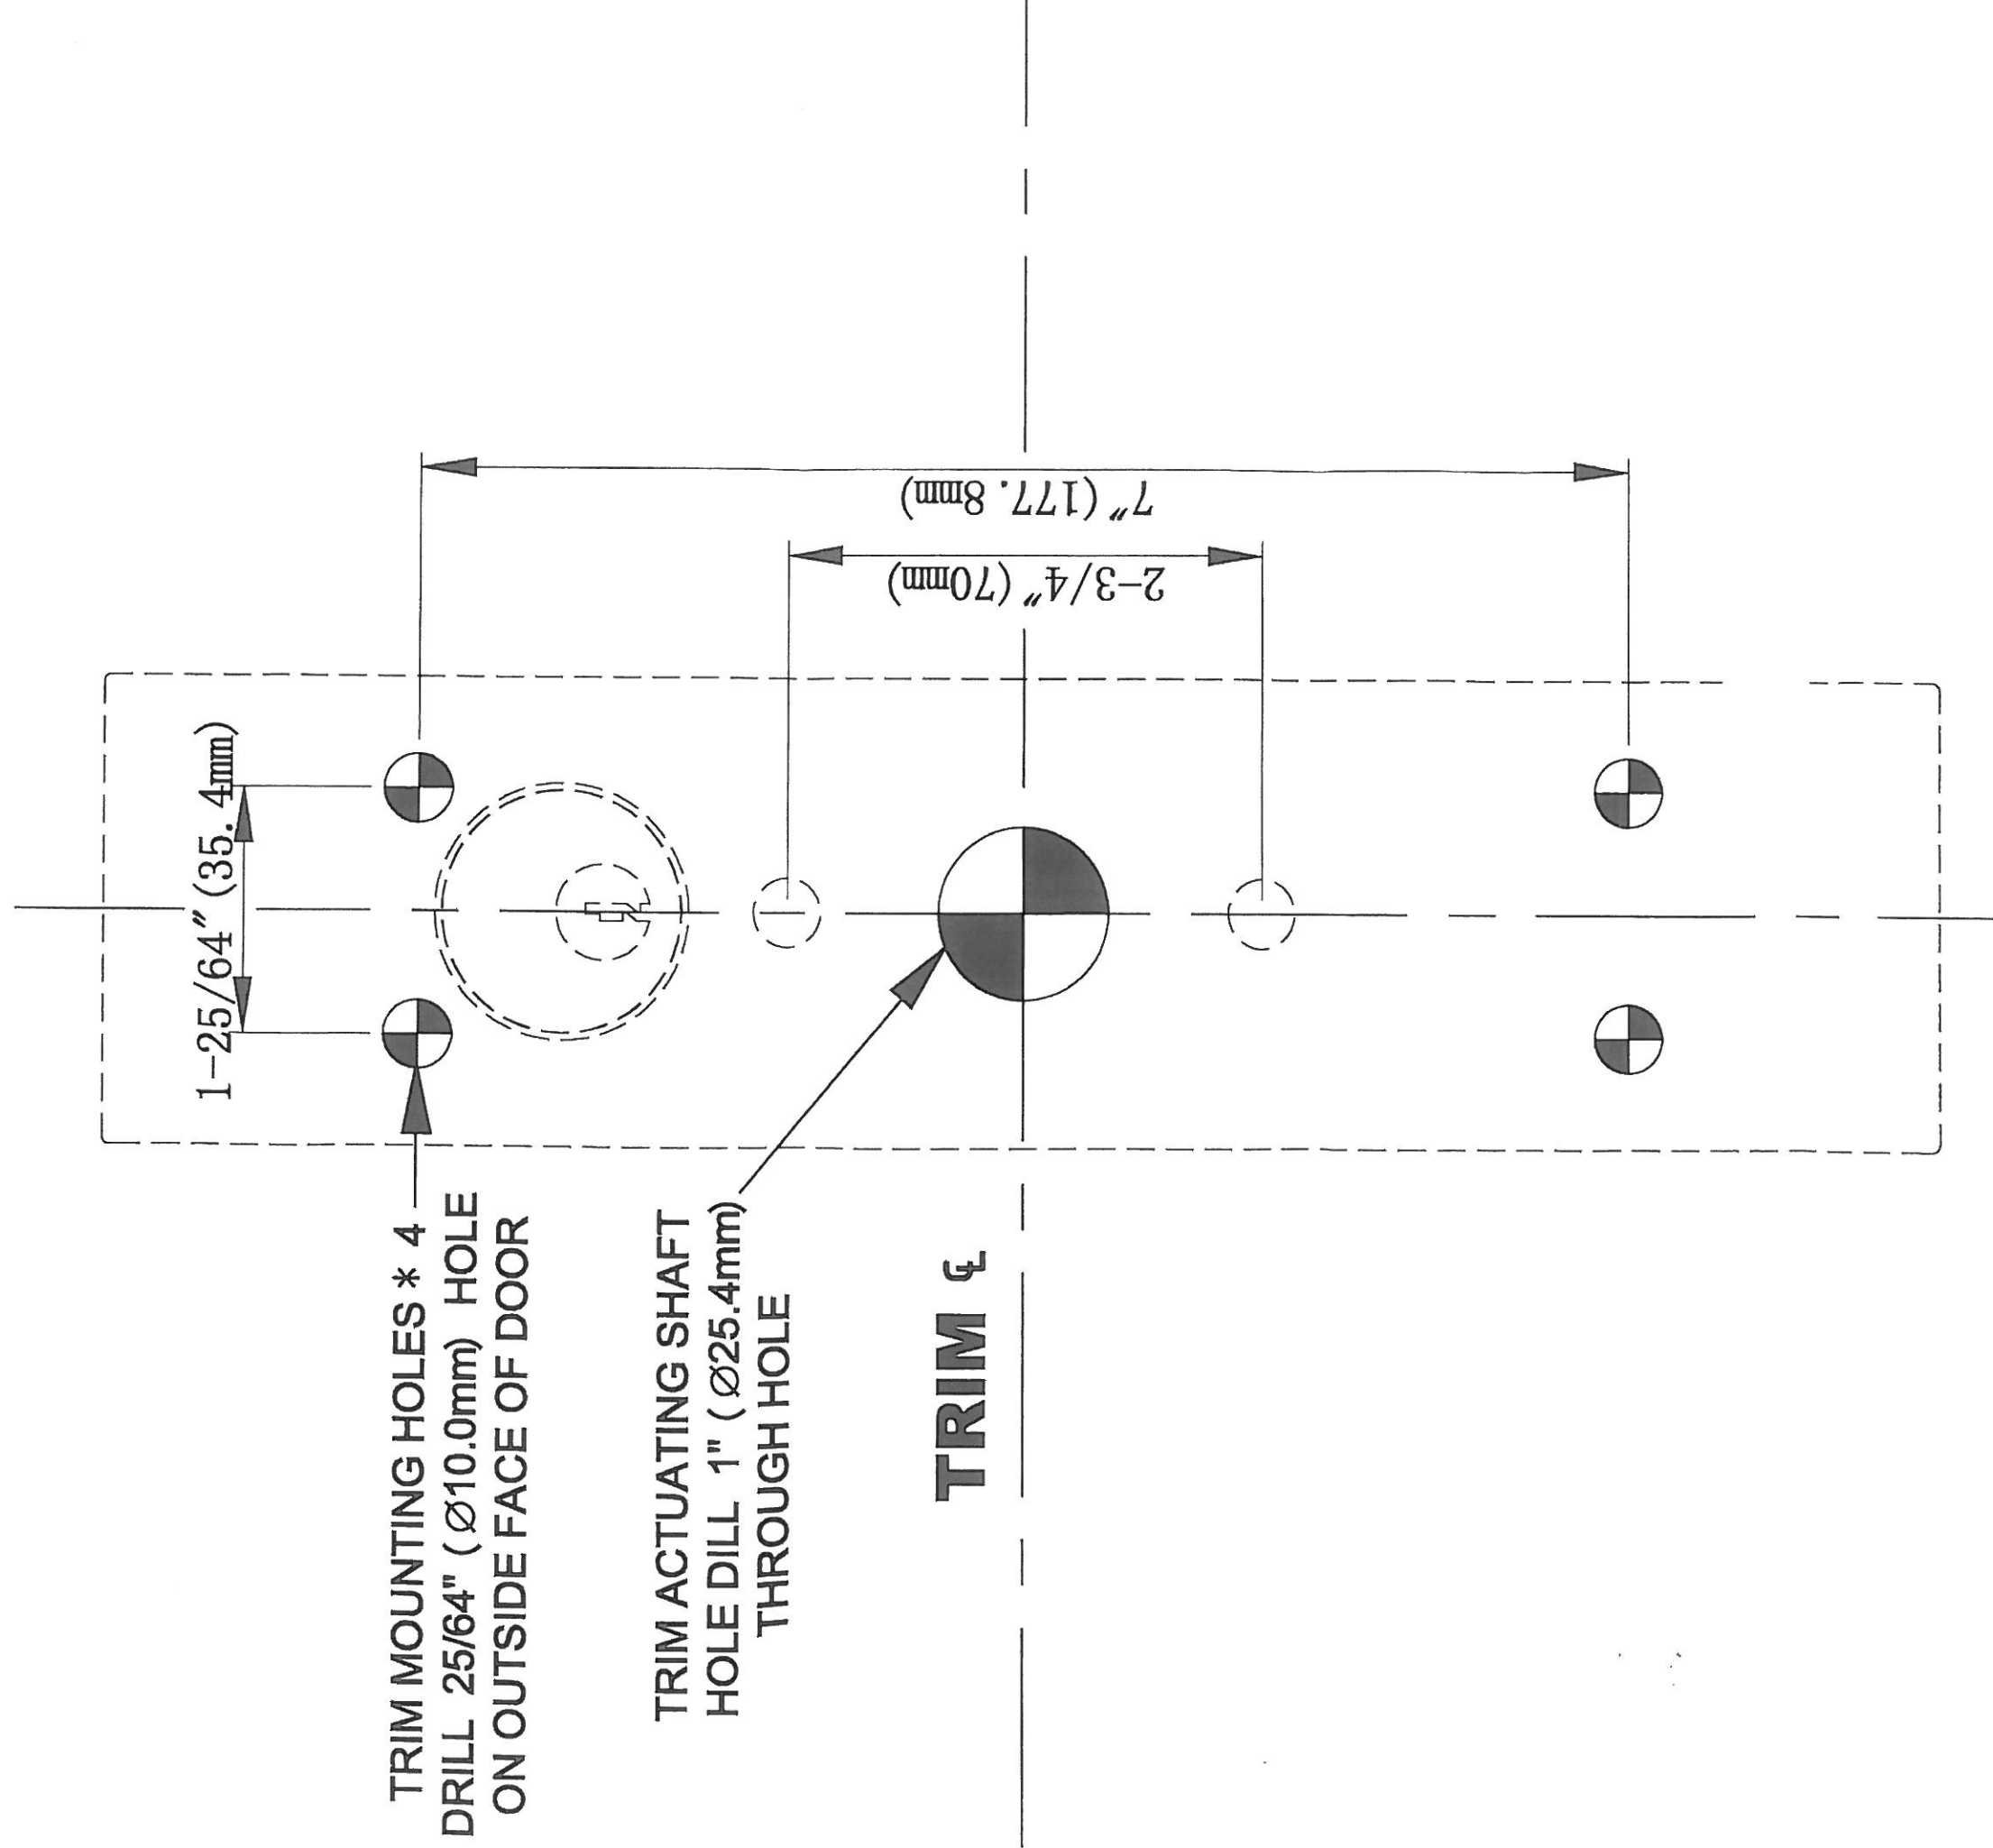

# TEMPLATE FOR HEAVY DUTY ESC LEVER TRIM (1:1)

**OUTSIDE FACE OF DOOR**