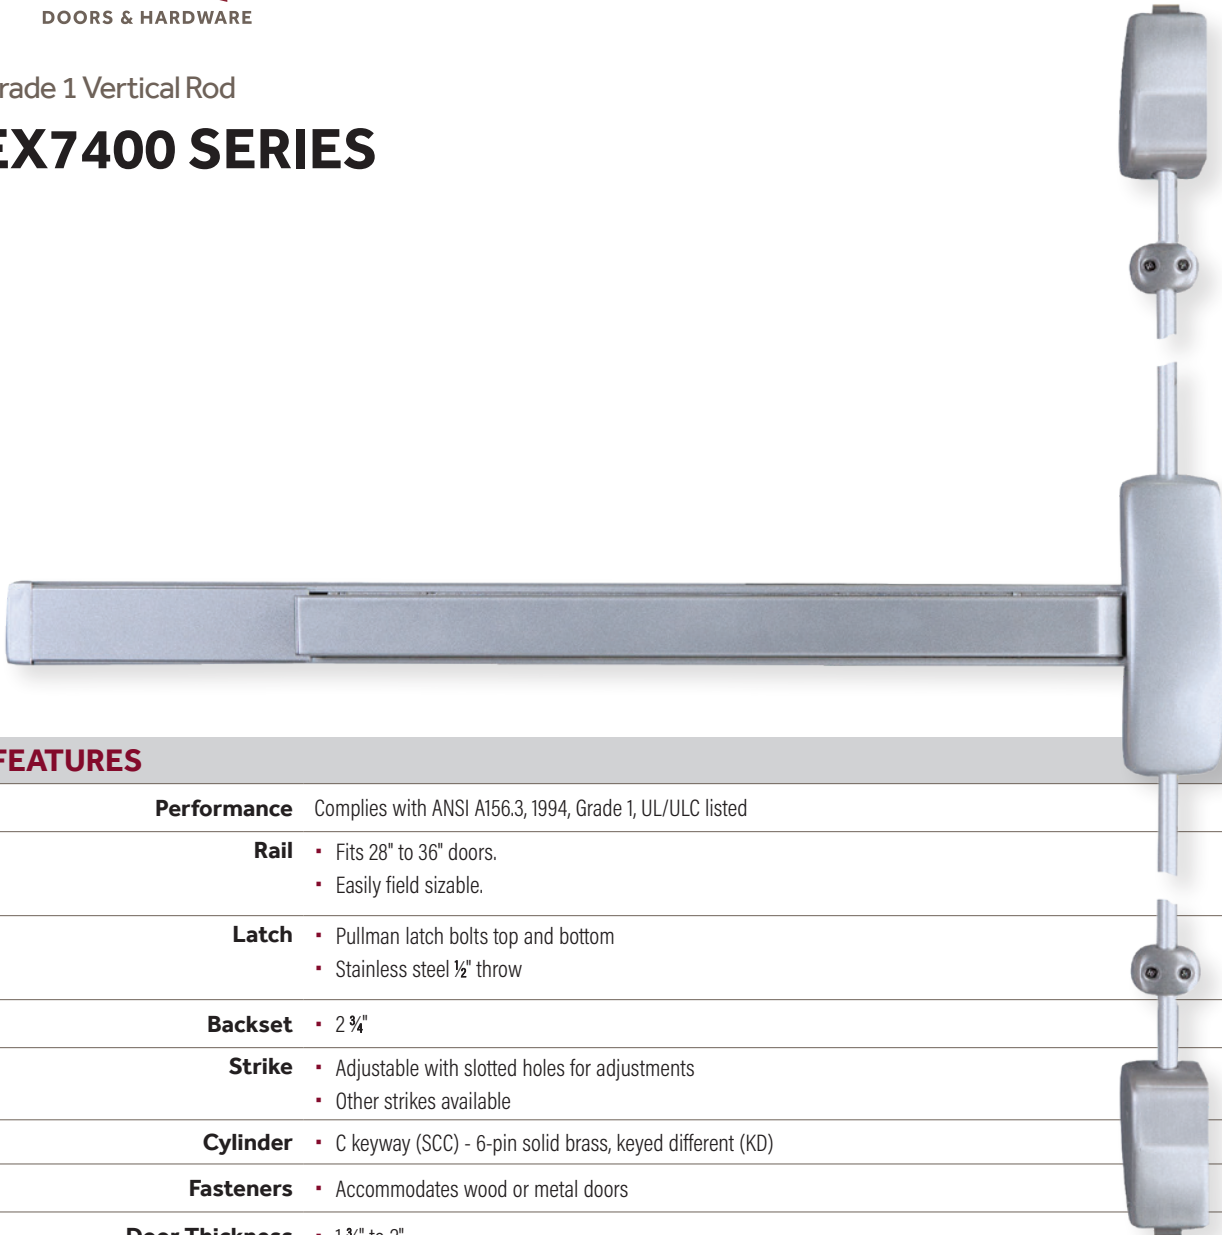

Grade 1 Vertical Rod

EX7400 SERIES

FEATURES

Performance Complies with ANSI A156.3, 1994, Grade 1, UL/ULC listed

- Rail**
- Fits 28" to 36" doors.
 - Easily field sizeable.

- Latch**
- Pullman latch bolts top and bottom
 - Stainless steel ½" throw

Backset ▪ 2 ¾"

- Strike**
- Adjustable with slotted holes for adjustments
 - Other strikes available

Cylinder ▪ C keyway (SCC) - 6-pin solid brass, keyed different (KD)

Fasteners ▪ Accommodates wood or metal doors

Door Thickness ▪ 1 ¾" to 2"

Door Preparation ▪ Surface mounted

Finishes ▪ Aluminum (AL), Satin Stainless Steel (US32D)

Warranty ▪ Lifetime limited

EX7400 SERIES

OPTIONS

KEYING 6-pin cylinders, can be pinned to 5-pin.

Tell Cylinder Restricted Tell keyway cylinder can key both the cylinder and interchangeable core in one lock. The cylinders and IC cores are interchangeable. Tell keyway cylinder is available only keyed to 6-pin. Tell IC cylinder can be keyed to 6-pin or 7-pin interchangeable core (IC)