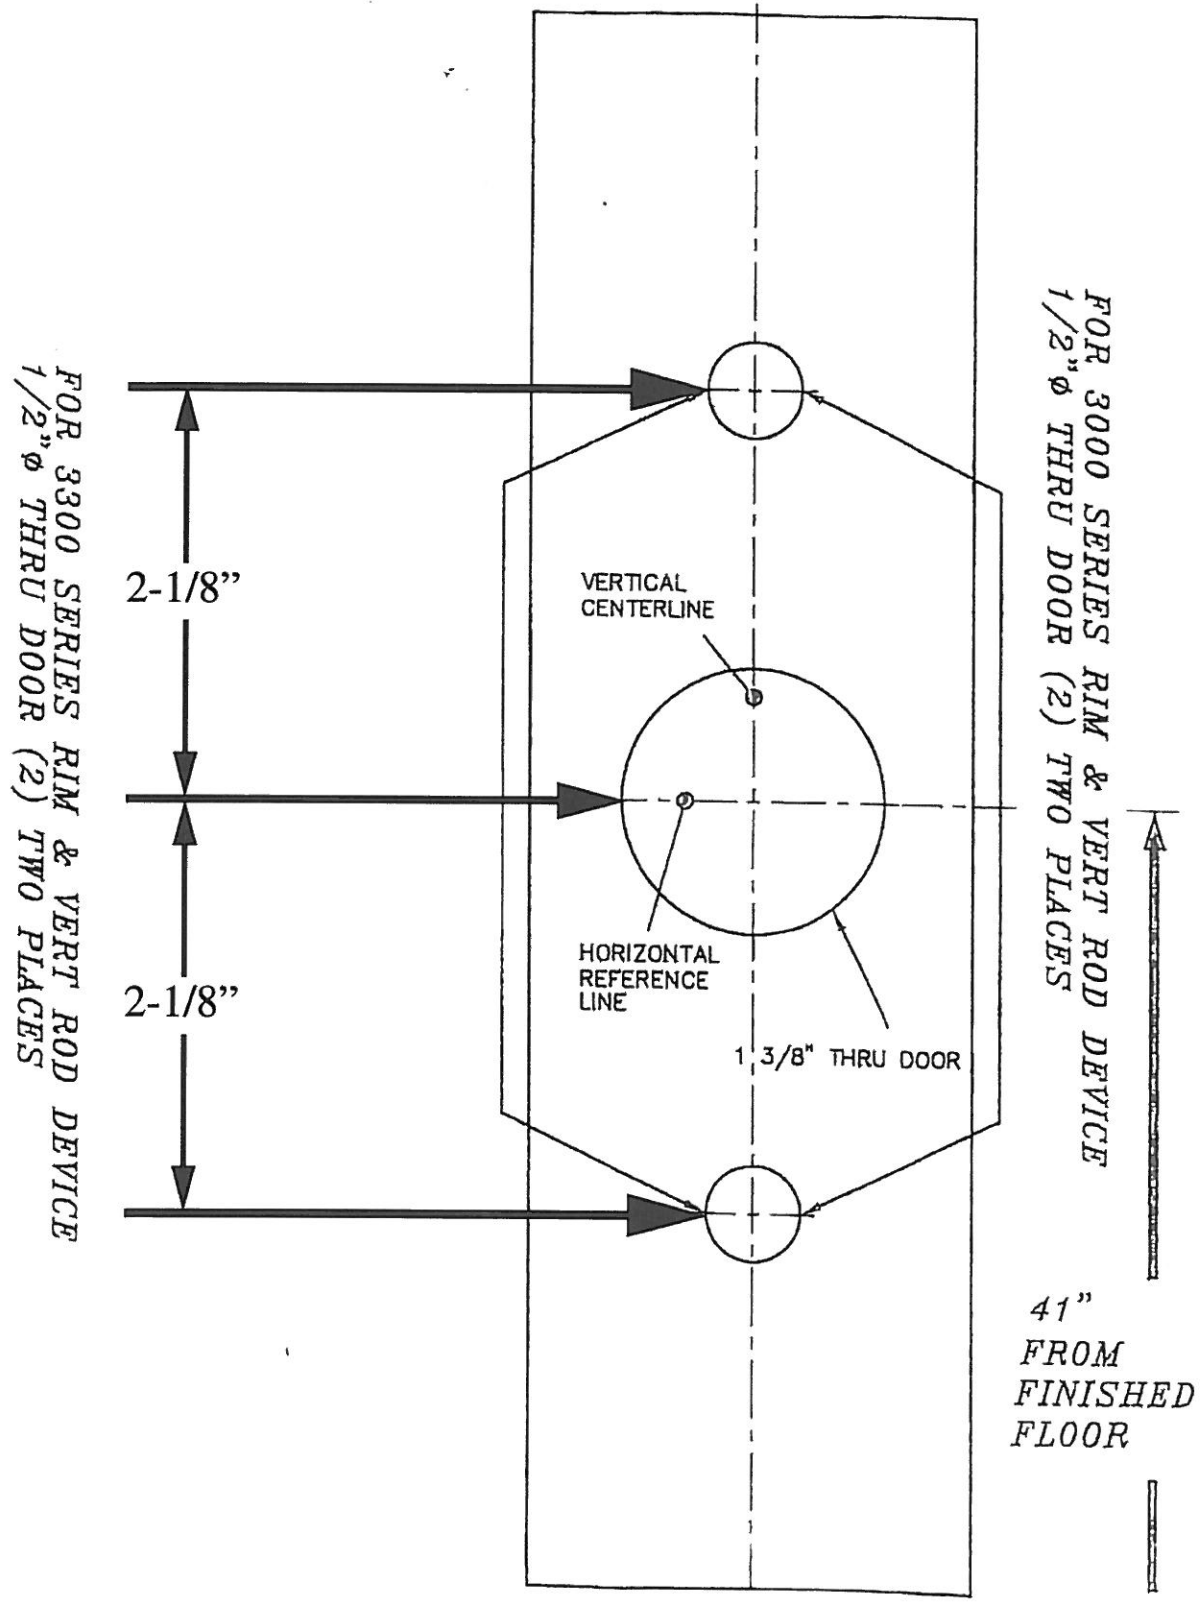

TEMPLATE for ESC Escutcheon Lever Trim / 8000 Exit Device

REFER TO INSIDE
TRIM TEMPLATE FOR
MOUNTING LOCATION
OUTSIDE
OF DOOR