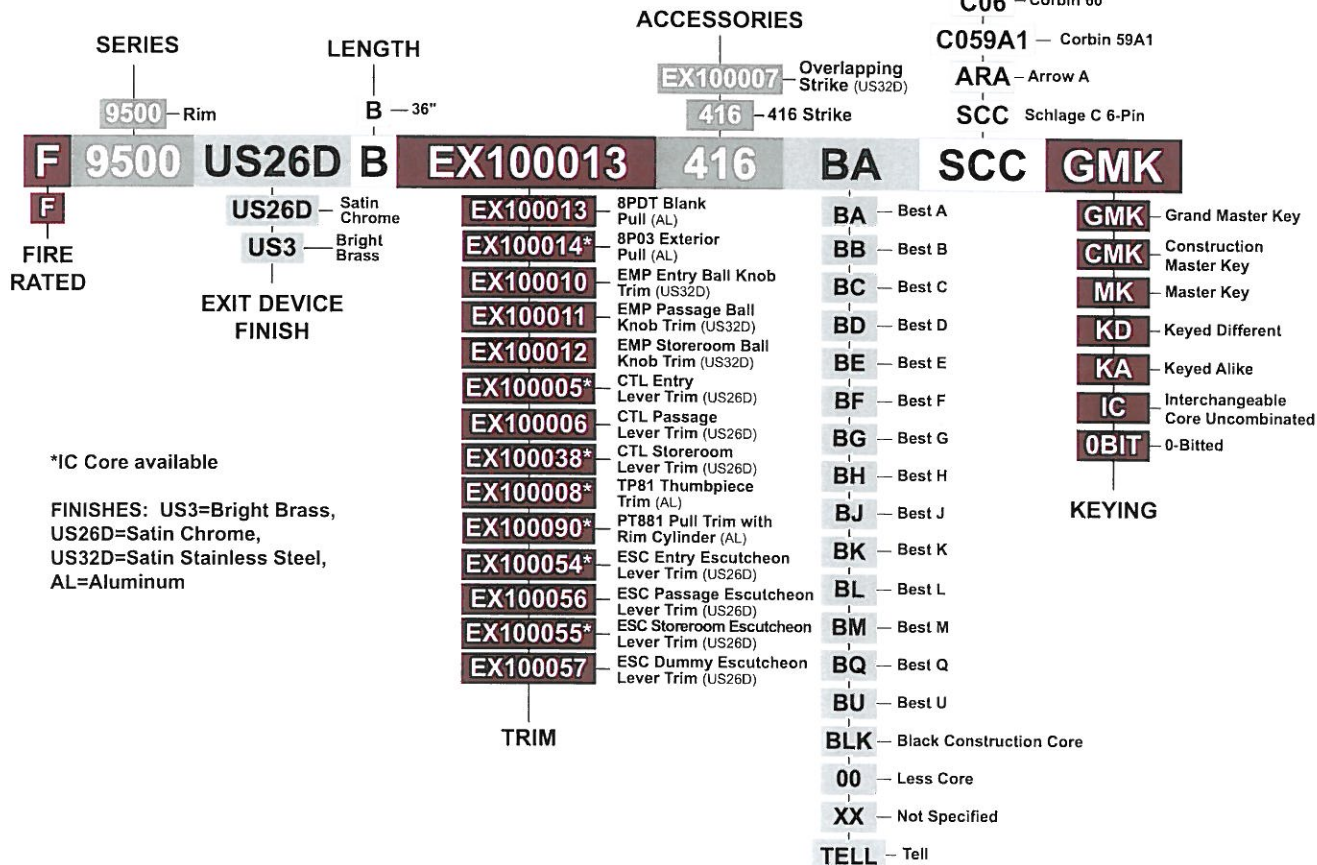

How to Order 9500 Series

NON-IC KEYWAY CYLINDER
 ALL CYLINDERS AVAILABLE 6-PIN. CAN ALSO BE PINNED 5-PIN.
 TELL KEYWAY CYLINDER IS AVAILABLE ONLY KEYED TO 6-PIN.

- TELL — Tell
- YGA — Yale GA
- YA8 — Yale 8
- WRE — Weiser E
- SCF — Schlage F
- SCE — Schlage E
- SAL — Sargent LA
- RD1 — Russwin D1
- KWI — Kwikset KW1
- CL4 — Corbin Russwin L4
- C06 — Corbin 60
- C059A1 — Corbin 59A1
- ARA — Arrow A
- SCC — Schlage C 6-Pin

*IC Core available

FINISHES: US3=Bright Brass,
 US26D=Satin Chrome,
 US32D=Satin Stainless Steel,
 AL=Aluminum

IC KEYWAY CYLINDER
 AVAILABLE 6- OR 7-PIN

TELL MANUFACTURING, INC — Page 14 — 2012

CORPORATE OFFICE: 18 Richard Drive, Lititz, PA 17543 TOLL FREE: 800-433-4047 PHONE: 717-625-2990 FAX: 717-625-7095
 OTHER LOCATIONS: HOUSTON, TEXAS ELKHART, INDIANA MIRA LOMA, CALIFORNIA
 WEBSITE: www.tellmfg.com