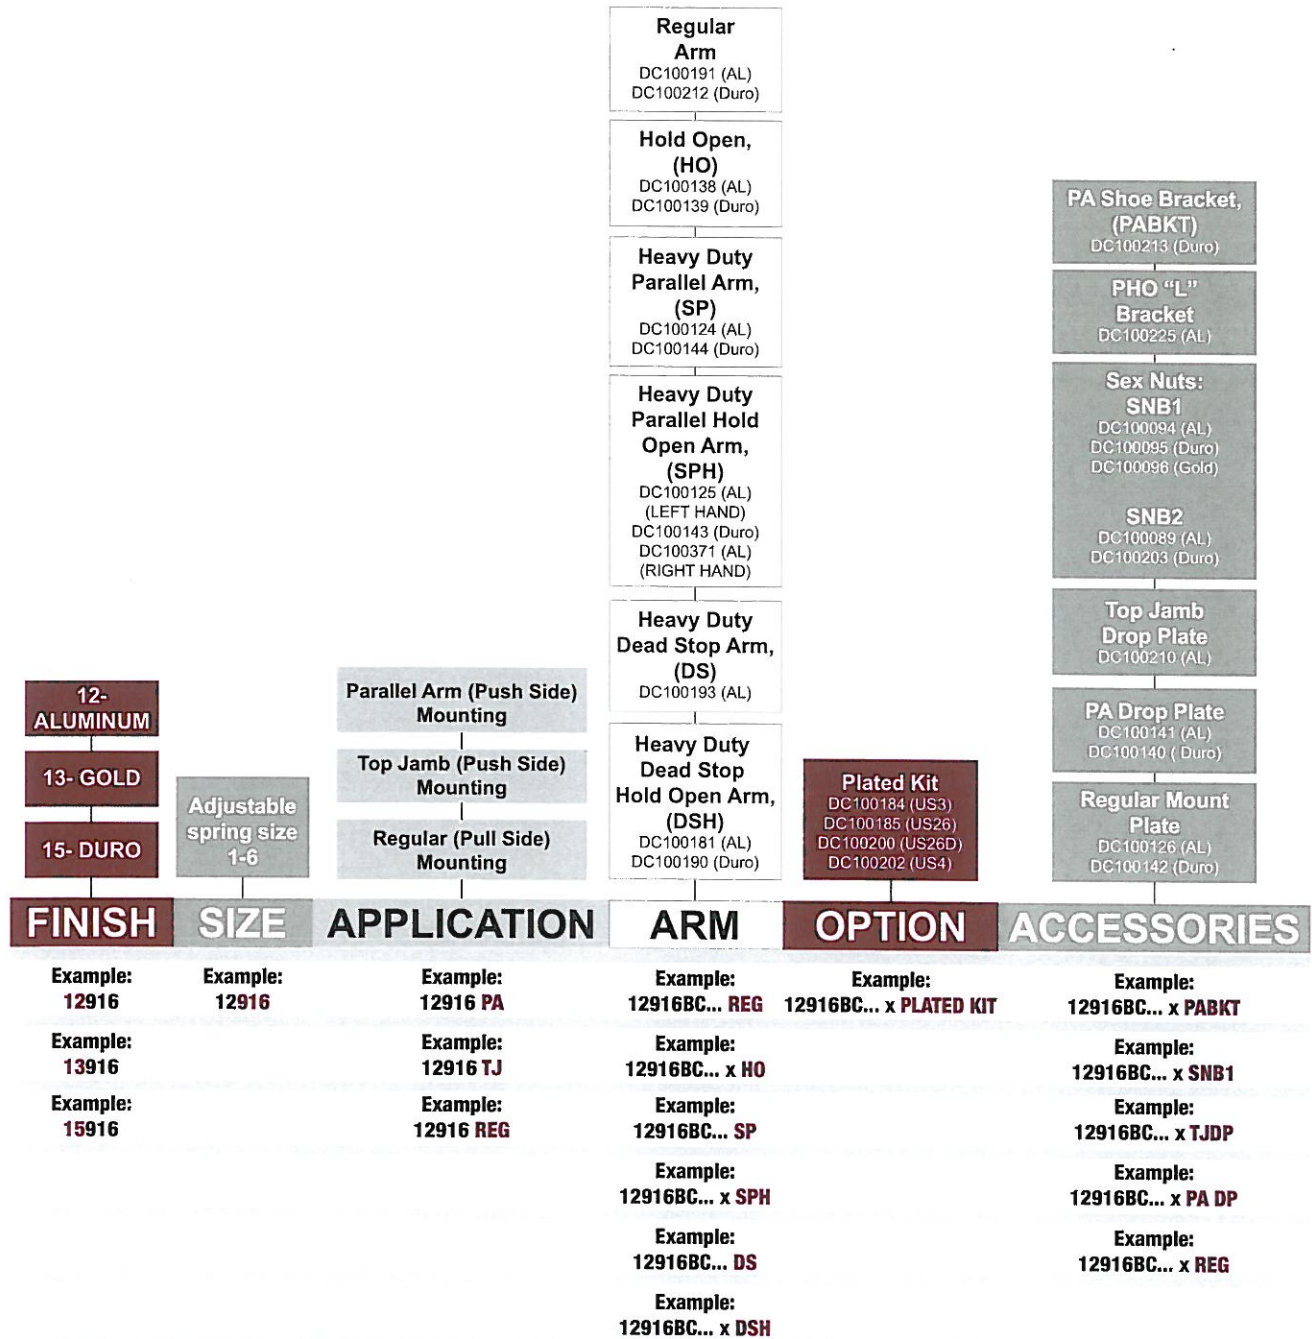

How to Order 900 Series:

900 Series Example:
12916 BC TOPJAMB PHO COVER DROP PLATE SN1