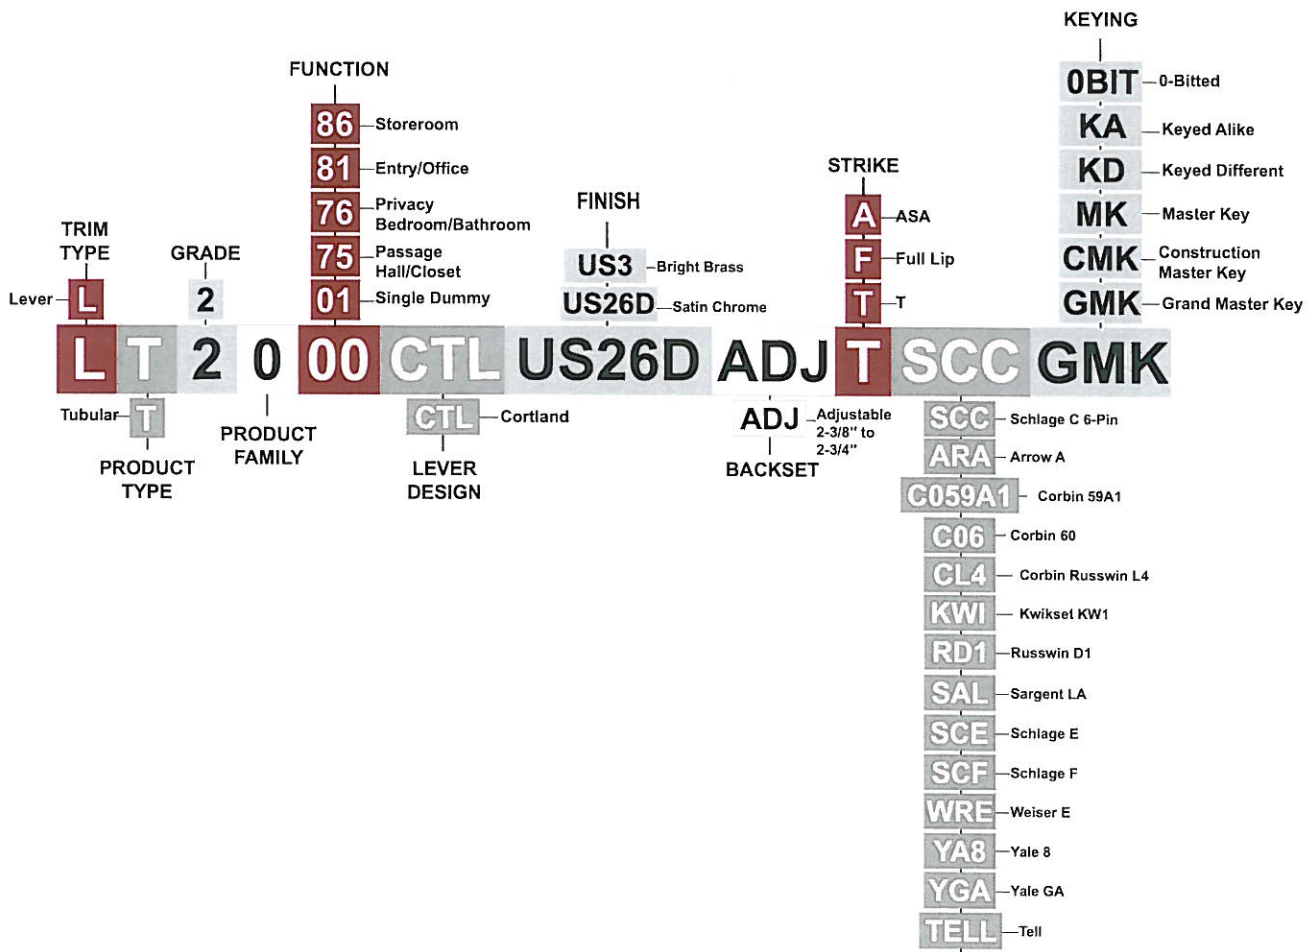

## How to Order LT2000 Series

KEYWAY CYLINDER  
**ALL CYLINDERS AVAILABLE 6-PIN. CAN ALSO BE PINNED 5-PIN.**  
 TELL KEYWAY CYLINDER IS AVAILABLE ONLY KEYED TO 6-PIN.