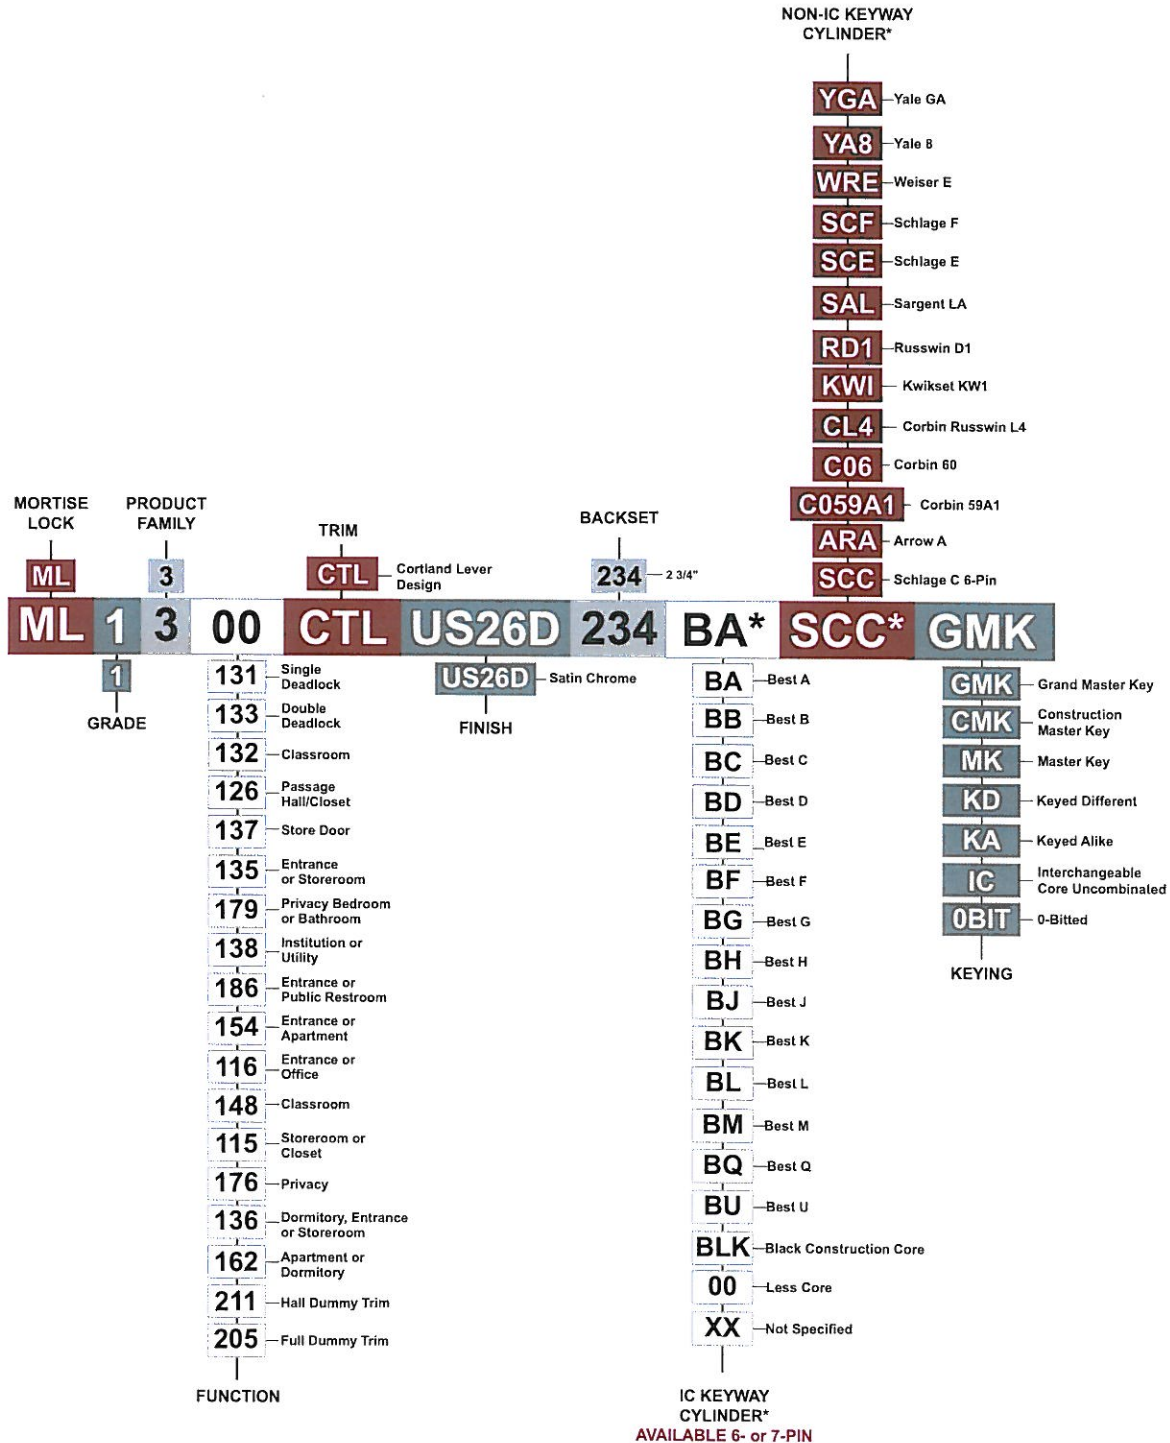

How to Order ML1300 Series

* Choose one keyway format; either IC KEYWAY CYLINDER or Non-IC KEYWAY CYLINDER