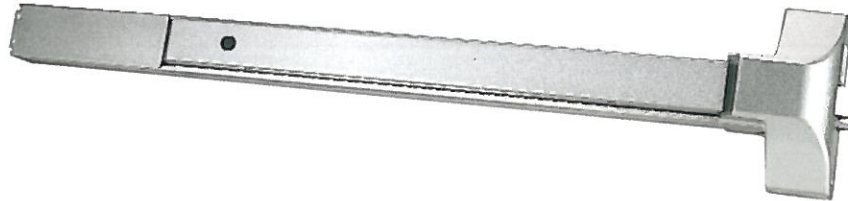

## 8300 SERIES

### Heavy-Duty Commercial Grade 1 Rim Exit Devices

#### Standard Features

- **Performance** Complies with ANSI A156.3, 1994, Grade 1, UL listed
- **Rail** Fits 28" to 36" doors
- **Latch** Stainless steel 5/8" throw
- **Backset** 2-3/4"
- **Strike** Adjustable with slotted holes for adjustments
- **Fasteners** Accommodates wood or metal doors
- **Door Range** 1-3/4" to 2" thickness
- **Door Preparation** Surface mounted
- **Cylinder** Schlage (SCC) - 6-pin solid brass, C keyway, keyed different (KD)
- **Other Cylinder Options** Arrow A (ARA), Corbin 59A1 (C059A1), Corbin 60 (C06), Corbin Russwin L4 (CL4), Kwikset (KW1), Russwin D1 (RD1), Sargent LA (SAL), Schlage E (SCE), Schlage F (SCF), Weiser E (WRE), Yale 8 (YA8), Yale GA (YGA)
- **IC Keyway Cylinder** Best A (BA), Best B (BB), Best C (BC), Best D (BD), Best E (BE), Best F (BF), Best G (BG), Best H (BH), Best J (BJ), Best K (BK), Best L (BL), Best M (BM), Best Q (BQ), Best U (BU), Black construction core (BLK), Less core (00), Not specified (XX)  
**AVAILABLE 6- OR 7-PIN**
- **Warranty** 10 year limited

#### Optional Features

- **Rail** Fits 48" door (special order)
- **Exterior Trim** Exterior blank pull, exterior pull with cylinder cut out, entry ball knob trim, storeroom ball knob trim, entry lever trim without clutch, exterior thumb piece trim, exterior escutcheon lever trim, pull trim with rim cylinder
- **Keying** Grand master key (GMK), construction master key (CMK), master key (MK), keyed different (KD), keyed alike (KA), interchangeable core uncombined (IC), 0-bitted (0BIT)
- **UL Listed** 3 hour fire rated device available
- **Fire Rated** UL labeled fire rated device available for use on doors rated up to 3 hours. Fire rated device also available for larger doors up to a maximum of 4' x 8'. Specify when ordering.
- **Strikes** Other strikes available