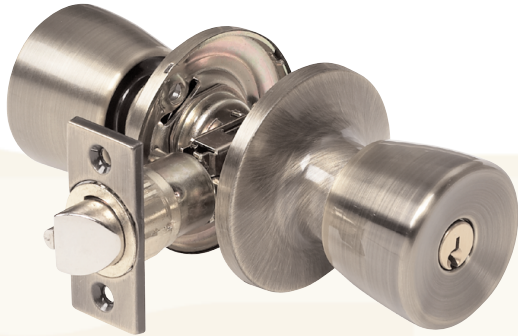

## Product Selection

**ALTON (ALT)**  
US5/ANTIQUE BRASS

**PARKLAND (PKD)**  
US3/BRIGHT BRASS

**EMPIRE (EMP)**  
US15/SATIN NICKEL

**NIAGRA (NGA)**  
US10B/OIL RUBBED BRONZE

**PORTER (PTR)**  
US5/ANTIQUE BRASS

**NOBLE (NOB)**  
US3/BRIGHT BRASS